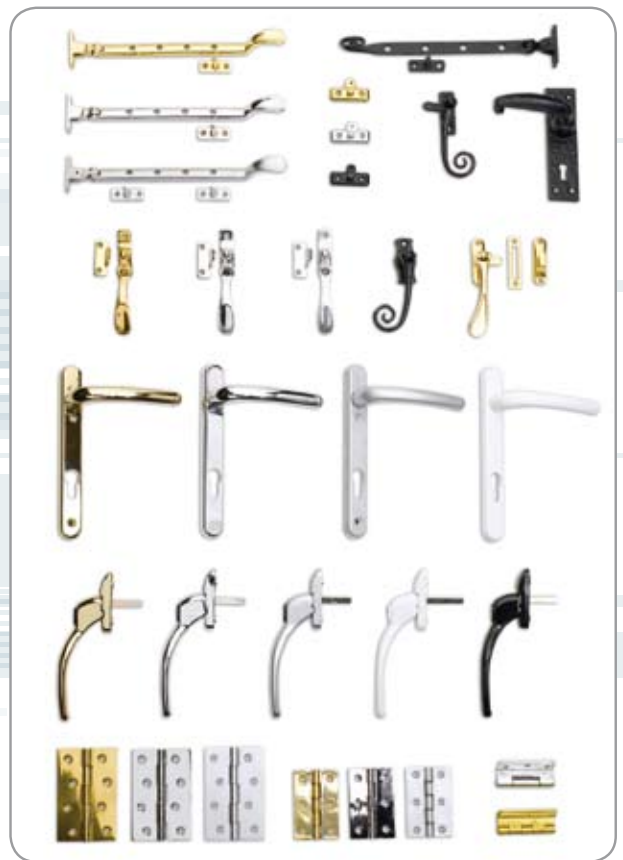

# contents

stormproof sash  
 flush sash  
 variety of joinery items  
 projects  
 oak range

1  
 2  
 3-7  
 8-10  
 11-13

**Window Energy Rating**  
 GLYNGARY  
 KIM 560095  
**Stormproof-Peestay (Hardwood)**