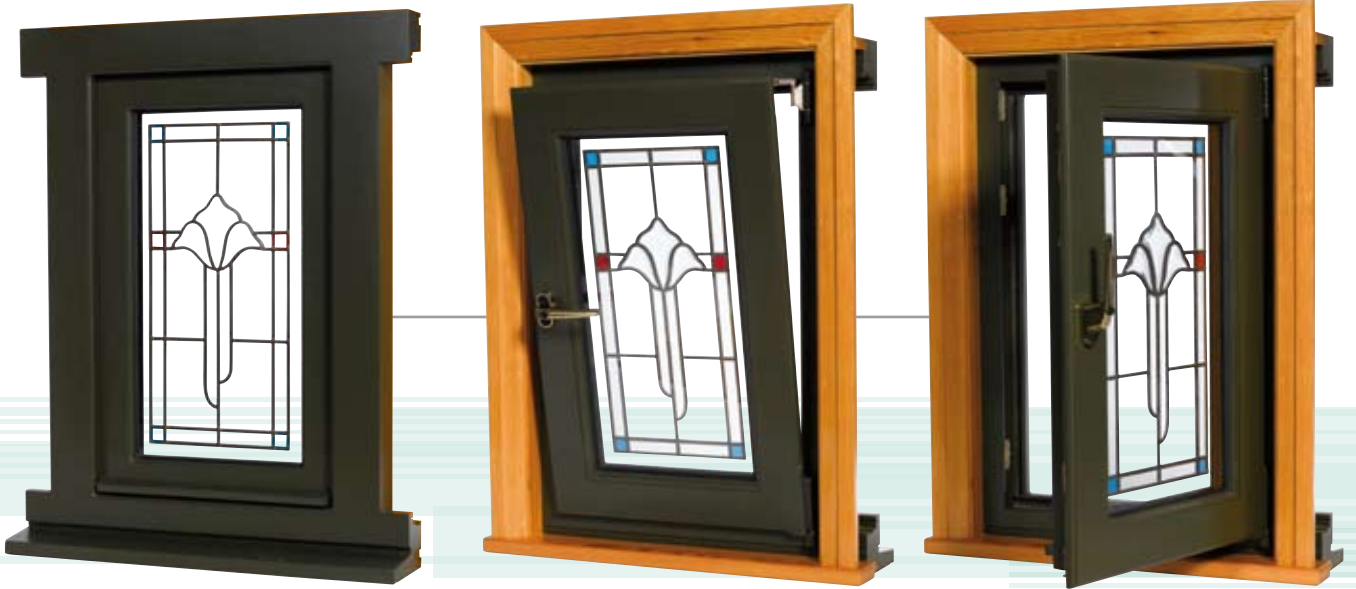

## door sets & screens

Entrance door and double  
side screen with marginal  
bars (astragals) in door.

multipoint locking door

4

special windows

Fixed window with multi-Georgian bars.

## french doors

Outward opening French doors incorporating multi-point locking.

5

flush sashes

stormproof  
sashes

circular pivot  
windows

6

arched head  
French doors

## tilt and turn

External

Internal

Internal